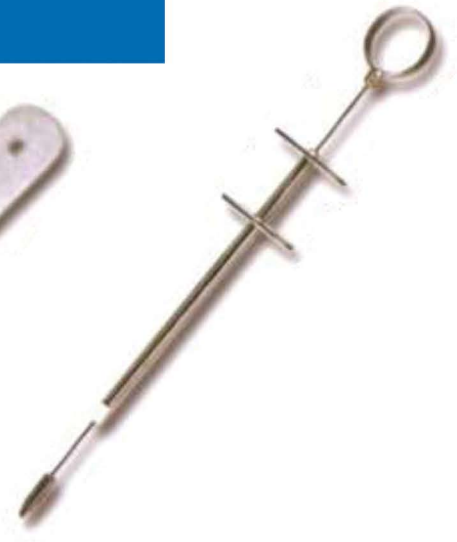

40-055-24

GROOVE PROBE DIRECTORS

40-055-25

40-055-26

40-056-06
Hoof Tester
Round Large

40-057-06
Shoe Puller

40-058-06
Diamond Farrier
Nippers 15"

40-059-06
Shoe Puller to Grab Hold
of The Shoe Removal