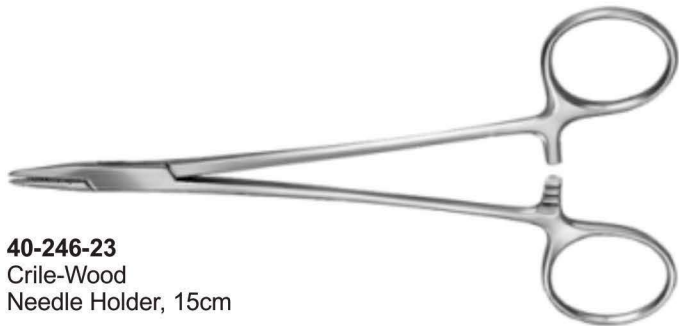

40-242-22
Gynecological Instruments

40-242-22A
Polansky Vaginal Speculum
with 3 Blades Has butterfly screws
with two blades on top.

40-242-22B
Killian Vaginal Speculum
for Dogs Has set screw and
3 1/2" blades.

40-243-23
Young Tongue Forceps
with Rubber Pads

40-244-23
Baby Tongue Forceps
with Rubber Pads

40-245-23
Doyen Intestinal
Clamp, 23cm

40-246-23
Crile-Wood
Needle Holder, 15cm

40-247-23
Gillies
16cm

40-248-23
Olsen Hegar
Needle Holder