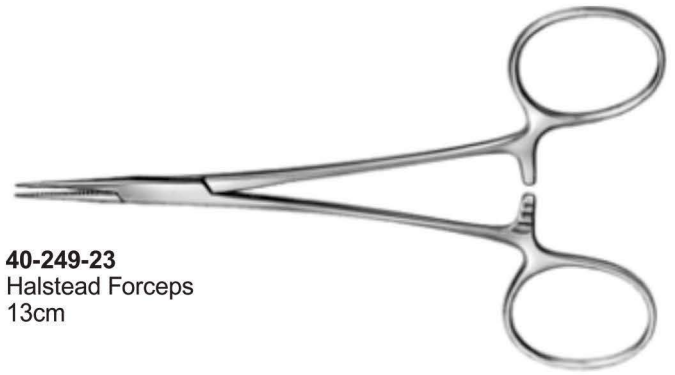

40-243-23
Young Tongue Forceps
with Rubber Pads

40-244-23
Baby Tongue Forceps
with Rubber Pads

40-245-23
Doyen Intestinal
Clamp, 23cm

40-246-23
Crile-Wood
Needle Holder, 15cm

40-247-23
Gillies
16cm

40-248-23
Olsen Hegar
Needle Holder