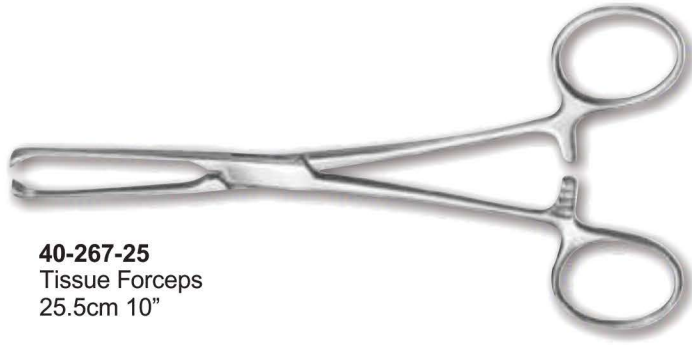

40-262-24
Haemostatic Forceps
25cm 9 3/4"

40-263-24
Haemostatic Forceps
14cm (T-Shaped)

40-264-24
Foerster
Sponge Forceps
25cm 9 3/4"

40-265-24
Haemostatic
Sponge Forceps
25cm 9 3/4"

40-266-24
Backhaus Towel Forceps
16.5cm

40-267-25
Tissue Forceps
25.5cm 10"

40-272-25
Jones
5.5cm

40-268-25
Babcock Haemostatic Forceps
20.5cm 8"

40-273-25
Scalpel
3

40-268-25
Weingart Vulsellum Forceps
24cm

40-274-25
Scalpel
4

40-270-25
Retractor For Caponizing
19cm