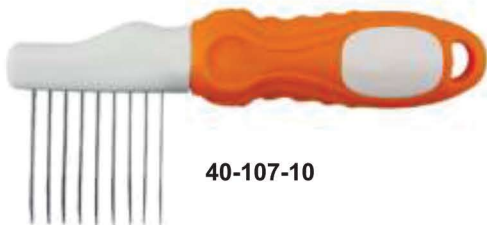

40-104-10
Clipper Both Sided
Thin & Wide Teeth

40-105-10
Hand sheep clipper
with wooden handle

40-106-10
Hand sheep clipper

40-107-10
Hand sheep clipper

40-107-10

40-107-10

40-108-10
Hand sheep clipper
with wooden handle