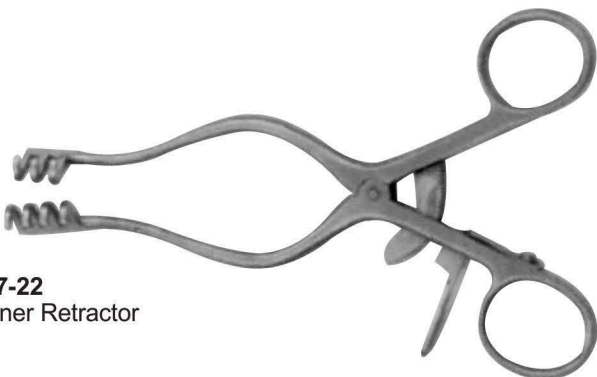

40-235-22
Mayo Scissors

40-237-22
Weitlaner Retractor