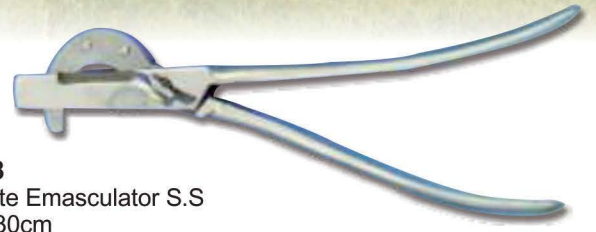

Veterinary Instruments Catalogue

AKMO+
INSTRUMENTS

Manufacturers & Exporters of Surgical, Dental,
Veterinary Instruments & Scissors all Sorts.

DD-001
Bloodless Castrator
48cm (30cm, 36cm, 40cm)
(For Bulls and Big Animals)

DD-002
Bloodless Castrator
with Cord-Stop
48cm (30cm, 36cm, 40cm)
(For Bulls and Big Animals)

DD-003
Bloodless Castrator
23cm
(for Lambs and Rabbit)

DD-003-PH

DD-006
Heavy Duty Marking
Ring Applicator

DD-007
Castrator Heavy Duty
with Pin