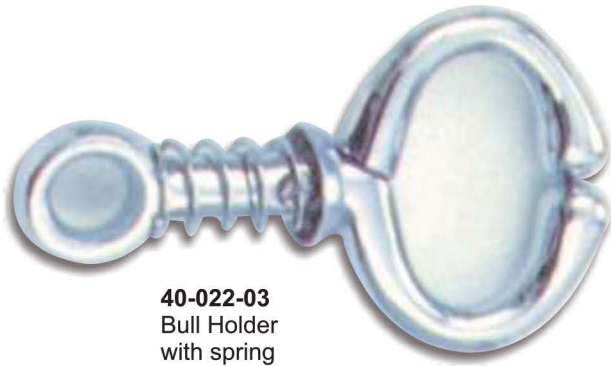

40-015-02
Heavy Duty Bull
Holder with chain

40-012-02
Bull Holder with spring

40-016-02
Heavy Duty Bull
Holder without chain

40-013-02
Bull Holder
with Side Gripe

40-018-02
Bull Holder Harm's With
Rowel Slide

40-014-02
Heavy Duty Bull
Holder with chain

Bull Holder With Spring

40-021-02

40-022-03
Bull Holder
with spring

40-023-03
Bull Holder
with spring

40-028-03
Bull Holder

40-024-03
Automatic Lock Easily
Released Bull Lead, Aluminum