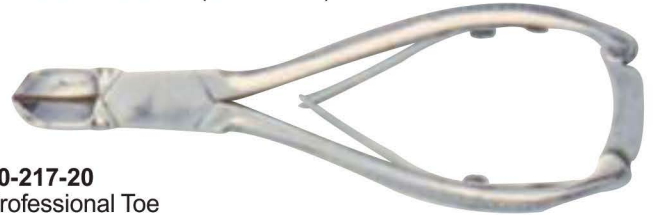

40-217-20
Professional Toe
Nail Nipper