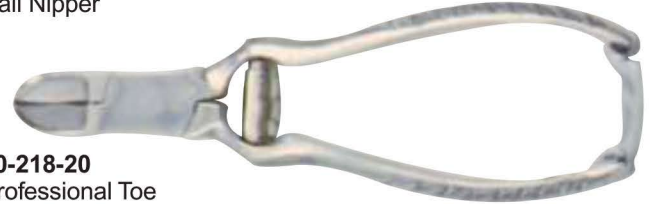

40-212-20
Professional Toe Nail Nipper 16cm
Compound Action, Stainless Steel
(Satin finish)

40-213-20
Professional Toe
Nail Nipper

40-214-20
Professional Toe
Nail Nipper

40-215-20
Toe Nail Nipper 14cm
Box Joint, Double Spring
Stainless Steel (Satin finish)

40-216-20
Professional Toe Nail
Nipper 16cm Double Action,
Stainless Steel (Satin finish)

40-217-20
Professional Toe
Nail Nipper

40-218-20
Professional Toe
Nail Nipper

40-219-20
Nail Profiler (with grip)
14.5cm, Stainless Steel (Powder coated)