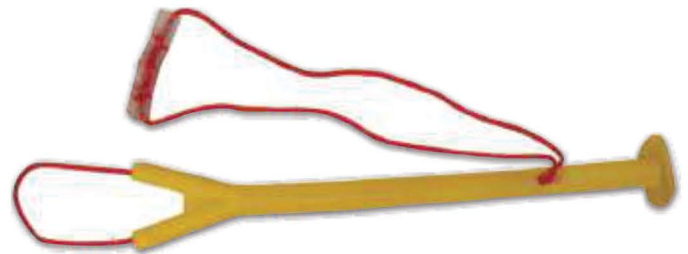

40-122-11

40-123-11
Balling Gun with Plastic Head
with or without spring

40-124-11
Calving Forceps, S.S

40-125-11
Pig Catcher S.S

40-126-11
Pig Catcher
with Plastic Handle

40-127-12
Pig Catcher

40-132-12
Obstetric Chain 30", S.S or N.P

40-128-12
Aluminum Mini
Hog Catcher

40-133-12
Obstetric Chain
60", S.S or N.P

40-129-12
Calf Puller

40-134-12
Lambing Aid Plastic

40-130-12
Calving Assist
Forceps S.S

40-135-12
Wire Handle

40-131-12
Obstetric Forceps For
Pig About 52cm Long, S.S