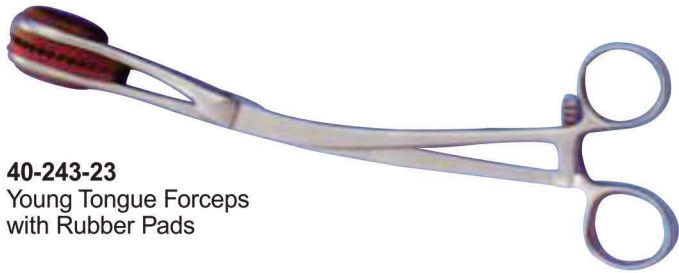

40-228-21
Stitch Scissors
Spencer
9cm 3 1/2"

40-229-21
Stitch Scissors
Spencer
13cm 5"

40-230-21
Vascular Scissors
12cm 4 3/4"

40-232-22
Backhaus Towel Forceps

40-233-22
Haemostatic Forceps
T-shaped, 16cm

40-234-22
Metzemaum Scissors

40-235-22
Mayo Scissors

40-237-22
Weitlaner Retractor

40-238-22
Forceps

40-239-22
Mathieu Needle Holder

40-240-22
Mathieu Needle
Holder Tungstene Jaws

40-241-22
Olsen Hegar Needle
Holder Tungstene Jaws

40-243-23
Young Tongue Forceps
with Rubber Pads

40-244-23
Baby Tongue Forceps
with Rubber Pads

40-245-23
Doyen Intestinal
Clamp, 23cm

40-246-23
Crile-Wood
Needle Holder, 15cm

40-247-23
Gillies
16cm

40-248-23
Olsen Hegar
Needle Holder