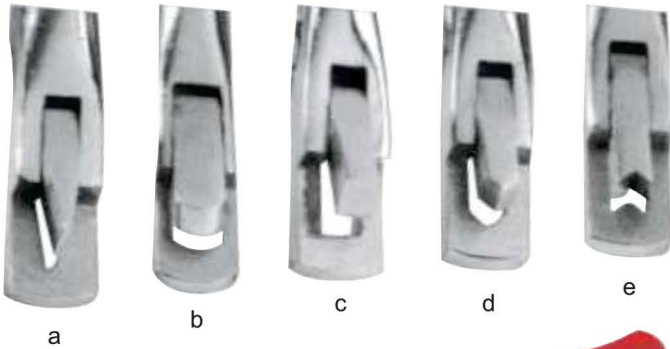

40-136-12
Wire Handle

40-145-13
Ear Notcher - A-type

40-140-13
Ear Notcher S.S.
Design in the Center
of the ear

40-140-14

40-146-14
Tattooing Forceps
(A)

40-143-13
Tag Applicator Plier

40-147-14
Tattooing Forceps
(B)