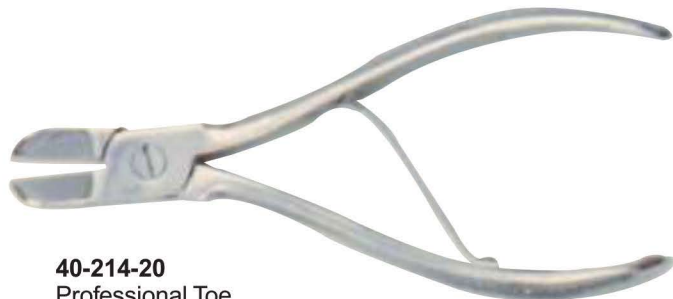

40-210-30
Stomach Flexible Tube
6 Feet

40-210-32
Saw Handle

40-210-34
Catheter (Female)

40-210-36
Catheter (male)

40-210-38
Stomach magnet
Throwing Gun

40-211-20
Professional Toe Nail Nipper 16cm
Compound Action,
Stainless Steel (Satin finish)

40-212-20
Professional Toe Nail Nipper 16cm
Compound Action, Stainless Steel
(Satin finish)

40-213-20
Professional Toe
Nail Nipper

40-214-20
Professional Toe
Nail Nipper

40-215-20
Toe Nail Nipper 14cm
Box Joint, Double Spring
Stainless Steel (Satin finish)