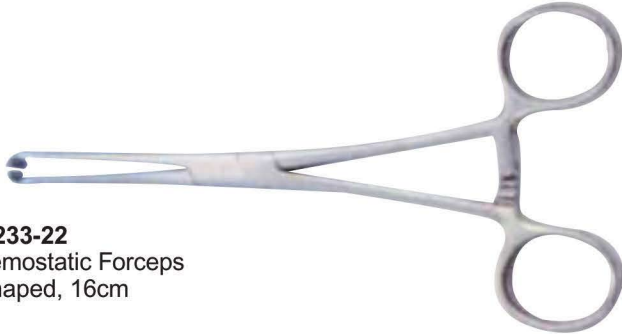

40-222-21
Operating Scissors
5.5", 6", 7", 8"

40-224-21
Iris Scissors
10cm 4"

40-225-21
Lexer-Baby
10cm 10 1/4"

40-226-21
Neurosurgical Scissors
Strully
22.5cm 8 3/4"

40-227-21
Enterotomy Scissors
21.5cm 8 1/2"

40-228-21
Stitch Scissors
Spencer
9cm 3 1/2"

40-229-21
Stitch Scissors
Spencer
13cm 5"

40-230-21
Vascular Scissors
12cm 4 3/4"

40-232-22
Backhaus Towel Forceps

40-233-22
Haemostatic Forceps
T-shaped, 16cm