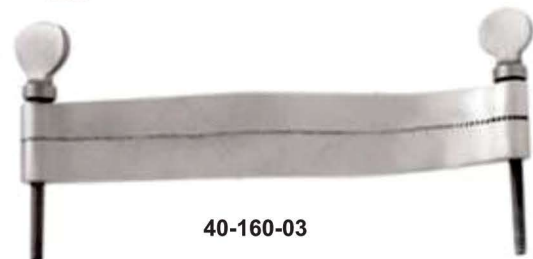

40-157-15
Anti Kick Bar Spring
For Anti Kick Bar

40-158-15
Anti Kick Bar Spring
For Anti Kick Bar

40-159-15
Crook Head For Leg

40-160-01

40-160-02

40-160-03

40-160-04

40-160-15
Sheep Cuff