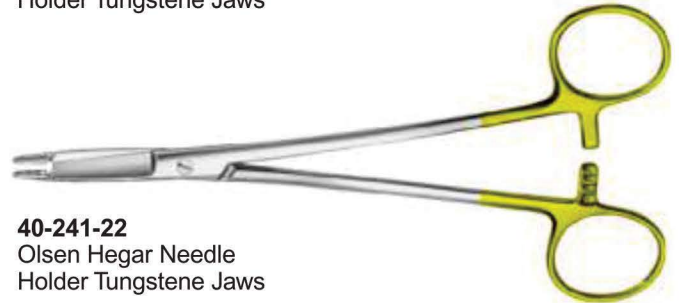

40-228-21
Stitch Scissors
Spencer
9cm 3 1/2"

40-229-21
Stitch Scissors
Spencer
13cm 5"

40-230-21
Vascular Scissors
12cm 4 3/4"

40-232-22
Backhaus Towel Forceps

40-233-22
Haemostatic Forceps
T-shaped, 16cm

40-234-22
Metzemaum Scissors

40-235-22
Mayo Scissors

40-237-22
Weitlaner Retractor

40-238-22
Forceps

40-239-22
Mathieu Needle Holder

40-240-22
Mathieu Needle
Holder Tungstene Jaws

40-241-22
Olsen Hegar Needle
Holder Tungstene Jaws